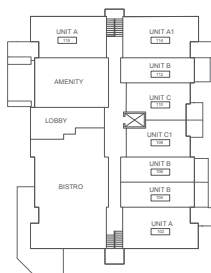

PENTHOUSE FLOOR

GROUND FLOOR

SECOND FLOOR

THIRD FLOOR

FOURTH FLOOR

PENTHOUSE FLOOR

INTERIOR: 519 SQ.FT.

INTERIOR: 1105 SQ.FT.

TERRACE: 438 SQ.FT.

TOTAL LIVING: 1543 SQ.FT.

INTERIOR: 660 SQ.FT.
 TERRACE: 215 SQ.FT.
 TOTAL LIVING: 875 SQ.FT.

GROUND FLOOR

SECOND FLOOR

THIRD FLOOR

FOURTH FLOOR

PENTHOUSE FLOOR

INTERIOR: 928 SQ.FT.

TERRACE: 228 SQ.FT.

TOTAL LIVING: 1156 SQ.FT.

GROUND FLOOR

SECOND FLOOR

THIRD FLOOR

FOURTH FLOOR

PENTHOUSE FLOOR