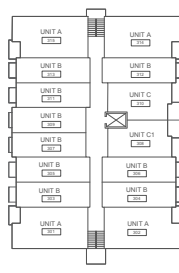

INTERIOR: 928 SQ.FT.

TERRACE: 228 SQ.FT.

TOTAL LIVING: 1156 SQ.FT.

GROUND FLOOR

SECOND FLOOR

THIRD FLOOR

FOURTH FLOOR

PENTHOUSE FLOOR

INTERIOR: 733 SQ.FT.

TERRACE: 281 SQ.FT.

TOTAL LIVING: 1014 SQ.FT.