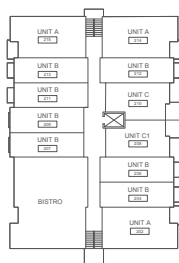

INTERIOR: 1105 SQ.FT.

TERRACE: 438 SQ.FT.

TOTAL LIVING: 1543 SQ.FT.