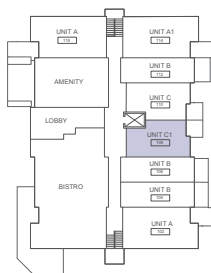

THIRD FLOOR

FOURTH FLOOR

PENTHOUSE FLOOR

INTERIOR: 426 SQ.FT.

GROUND FLOOR

SECOND FLOOR

THIRD FLOOR

FOURTH FLOOR

PENTHOUSE FLOOR

GROUND FLOOR

SECOND FLOOR

THIRD FLOOR

FOURTH FLOOR

PENTHOUSE FLOOR

INTERIOR: 519 SQ.FT.

INTERIOR: 1105 SQ.FT.

TERRACE: 438 SQ.FT.

TOTAL LIVING: 1543 SQ.FT.

INTERIOR: 660 SQ.FT.
 TERRACE: 215 SQ.FT.
 TOTAL LIVING: 875 SQ.FT.

GROUND FLOOR

SECOND FLOOR

THIRD FLOOR

FOURTH FLOOR

PENTHOUSE FLOOR

INTERIOR: 928 SQ.FT.

TERRACE: 228 SQ.FT.

TOTAL LIVING: 1156 SQ.FT.

GROUND FLOOR

SECOND FLOOR

THIRD FLOOR

FOURTH FLOOR

PENTHOUSE FLOOR