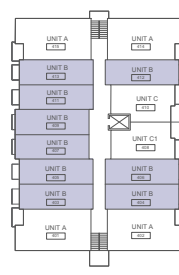

THIRD FLOOR

FOURTH FLOOR

PENTHOUSE FLOOR

INTERIOR: 426 SQ.FT.

GROUND FLOOR

SECOND FLOOR

THIRD FLOOR

FOURTH FLOOR

PENTHOUSE FLOOR

GROUND FLOOR

SECOND FLOOR

THIRD FLOOR

FOURTH FLOOR

PENTHOUSE FLOOR

INTERIOR: 519 SQ.FT.

INTERIOR: 1105 SQ.FT.