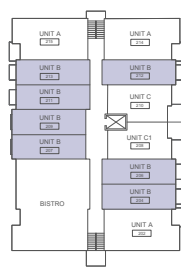

THIRD FLOOR

FOURTH FLOOR

PENTHOUSE FLOOR

INTERIOR: 426 SQ.FT.

GROUND FLOOR

SECOND FLOOR

THIRD FLOOR

FOURTH FLOOR

PENTHOUSE FLOOR

GROUND FLOOR

SECOND FLOOR

THIRD FLOOR

FOURTH FLOOR

PENTHOUSE FLOOR

INTERIOR: 519 SQ.FT.

INTERIOR: 1105 SQ.FT.