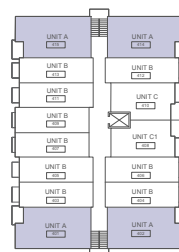

INTERIOR: 698 SQ.FT.

GROUND FLOOR

SECOND FLOOR

THIRD FLOOR

FOURTH FLOOR

PENTHOUSE FLOOR

GROUND FLOOR

SECOND FLOOR

THIRD FLOOR

FOURTH FLOOR

PENTHOUSE FLOOR

INTERIOR: 426 SQ.FT.

GROUND FLOOR

SECOND FLOOR

THIRD FLOOR

FOURTH FLOOR