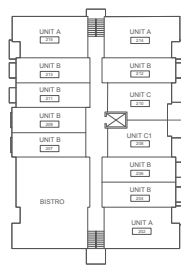

TERRACE: 438 SQ.FT.

TOTAL LIVING: 1543 SQ.FT.

INTERIOR: 660 SQ.FT.
 TERRACE: 215 SQ.FT.
 TOTAL LIVING: 875 SQ.FT.

GROUND FLOOR

SECOND FLOOR

THIRD FLOOR

FOURTH FLOOR

PENTHOUSE FLOOR