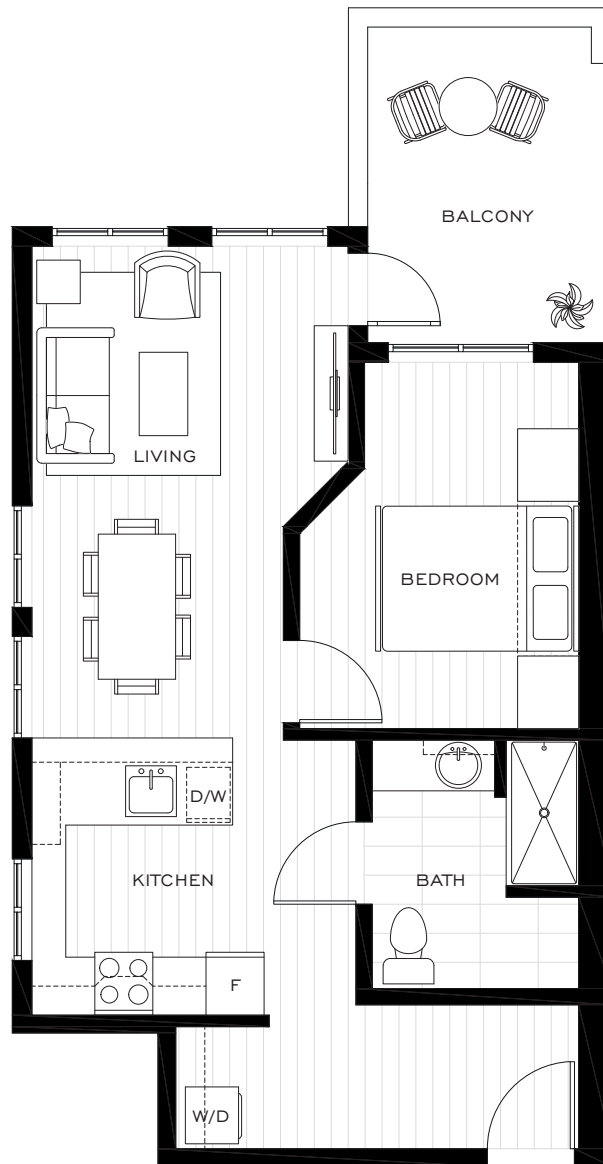

INTERIOR: 698 SQ.FT.

GROUND FLOOR

SECOND FLOOR

THIRD FLOOR

FOURTH FLOOR

PENTHOUSE FLOOR

GROUND FLOOR

SECOND FLOOR

THIRD FLOOR

FOURTH FLOOR

PENTHOUSE FLOOR

INTERIOR: 426 SQ.FT.

GROUND FLOOR

SECOND FLOOR

THIRD FLOOR

FOURTH FLOOR

PENTHOUSE FLOOR

GROUND FLOOR

SECOND FLOOR

THIRD FLOOR

FOURTH FLOOR

PENTHOUSE FLOOR

INTERIOR: 519 SQ.FT.

INTERIOR: 1105 SQ.FT.

INTERIOR: 928 SQ.FT.

TERRACE: 228 SQ.FT.

TOTAL LIVING: 1156 SQ.FT.

GROUND FLOOR

SECOND FLOOR

THIRD FLOOR

FOURTH FLOOR

PENTHOUSE FLOOR