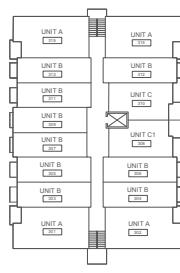

TERRACE: 438 SQ.FT.

TOTAL LIVING: 1543 SQ.FT.

INTERIOR: 660 SQ.FT.
 TERRACE: 215 SQ.FT.
 TOTAL LIVING: 875 SQ.FT.

GROUND FLOOR

SECOND FLOOR

THIRD FLOOR

FOURTH FLOOR

PENTHOUSE FLOOR