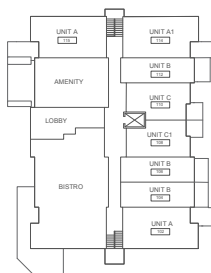

INTERIOR: 698 SQ.FT.

GROUND FLOOR

SECOND FLOOR

THIRD FLOOR

FOURTH FLOOR

PENTHOUSE FLOOR

GROUND FLOOR

SECOND FLOOR

THIRD FLOOR

FOURTH FLOOR

PENTHOUSE FLOOR

INTERIOR: 426 SQ.FT.

GROUND FLOOR

SECOND FLOOR

THIRD FLOOR

FOURTH FLOOR

PENTHOUSE FLOOR

GROUND FLOOR

SECOND FLOOR

THIRD FLOOR

FOURTH FLOOR

PENTHOUSE FLOOR

INTERIOR: 519 SQ.FT.

INTERIOR: 1105 SQ.FT.

TERRACE: 438 SQ.FT.

TOTAL LIVING: 1543 SQ.FT.

INTERIOR: 660 SQ.FT.
 TERRACE: 215 SQ.FT.
 TOTAL LIVING: 875 SQ.FT.

GROUND FLOOR

SECOND FLOOR

THIRD FLOOR

FOURTH FLOOR

PENTHOUSE FLOOR