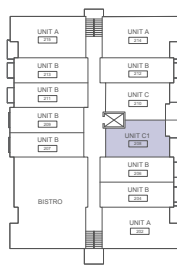

PENTHOUSE FLOOR

GROUND FLOOR

SECOND FLOOR

THIRD FLOOR

FOURTH FLOOR

PENTHOUSE FLOOR

INTERIOR: 519 SQ.FT.

INTERIOR: 1105 SQ.FT.

TERRACE: 438 SQ.FT.

TOTAL LIVING: 1543 SQ.FT.

INTERIOR: 660 SQ.FT.
 TERRACE: 215 SQ.FT.
 TOTAL LIVING: 875 SQ.FT.

GROUND FLOOR

SECOND FLOOR

THIRD FLOOR

FOURTH FLOOR

PENTHOUSE FLOOR