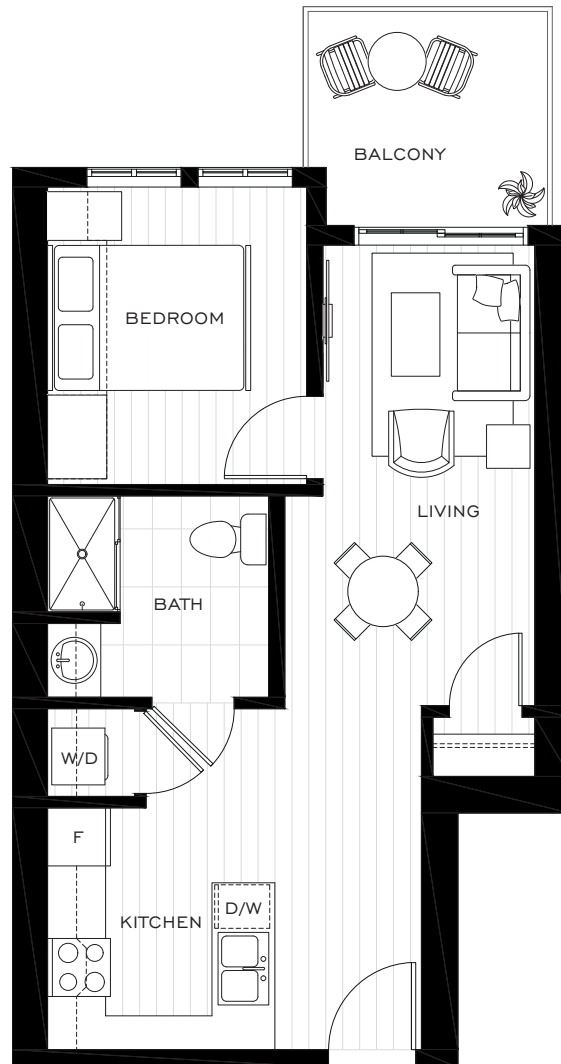

INTERIOR: 698 SQ.FT.

GROUND FLOOR

SECOND FLOOR

THIRD FLOOR

FOURTH FLOOR

PENTHOUSE FLOOR

GROUND FLOOR

SECOND FLOOR

THIRD FLOOR

FOURTH FLOOR

PENTHOUSE FLOOR

INTERIOR: 426 SQ.FT.

GROUND FLOOR

SECOND FLOOR

THIRD FLOOR

FOURTH FLOOR

PENTHOUSE FLOOR

GROUND FLOOR

SECOND FLOOR

THIRD FLOOR

FOURTH FLOOR

PENTHOUSE FLOOR

INTERIOR: 519 SQ.FT.

INTERIOR: 1105 SQ.FT.

INTERIOR: 928 SQ.FT.

TERRACE: 228 SQ.FT.

TOTAL LIVING: 1156 SQ.FT.

GROUND FLOOR

SECOND FLOOR

THIRD FLOOR

FOURTH FLOOR

PENTHOUSE FLOOR