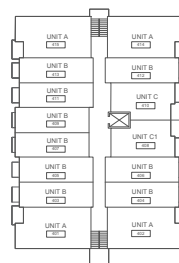

INTERIOR: 1105 SQ.FT.

TERRACE: 438 SQ.FT.

TOTAL LIVING: 1543 SQ.FT.