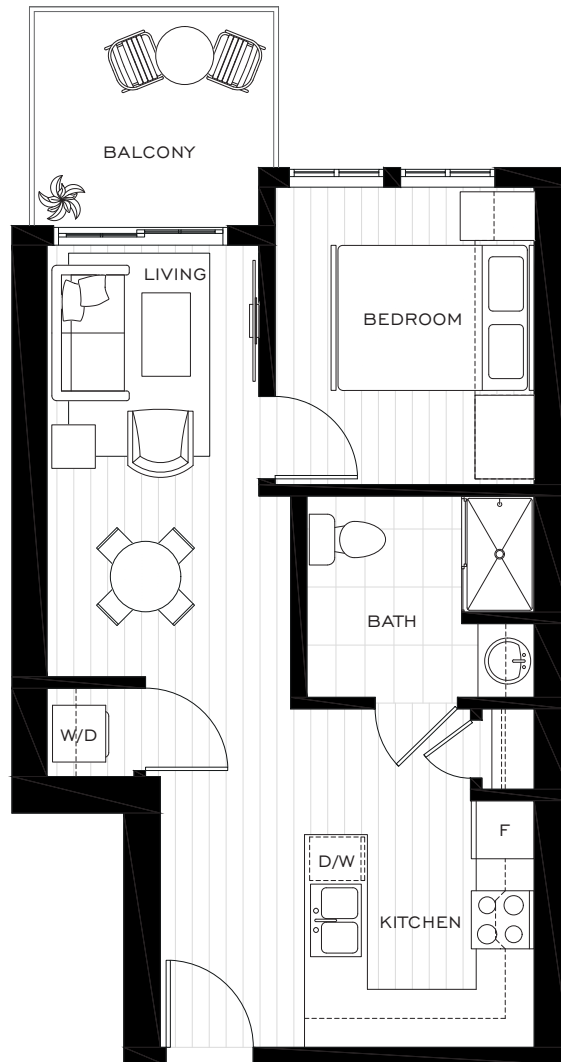

INTERIOR: 698 SQ.FT.

GROUND FLOOR

SECOND FLOOR

THIRD FLOOR

FOURTH FLOOR

PENTHOUSE FLOOR

GROUND FLOOR

SECOND FLOOR

THIRD FLOOR

FOURTH FLOOR

PENTHOUSE FLOOR

INTERIOR: 426 SQ.FT.

GROUND FLOOR

SECOND FLOOR

THIRD FLOOR

FOURTH FLOOR

PENTHOUSE FLOOR

GROUND FLOOR

SECOND FLOOR

THIRD FLOOR

FOURTH FLOOR

PENTHOUSE FLOOR

INTERIOR: 519 SQ.FT.

INTERIOR: 1105 SQ.FT.

TERRACE: 438 SQ.FT.

TOTAL LIVING: 1543 SQ.FT.

INTERIOR: 660 SQ.FT.
 TERRACE: 215 SQ.FT.
 TOTAL LIVING: 875 SQ.FT.

GROUND FLOOR

SECOND FLOOR

THIRD FLOOR

FOURTH FLOOR

PENTHOUSE FLOOR