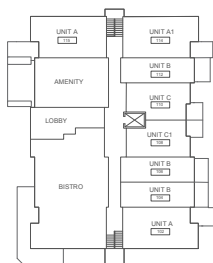

INTERIOR: 698 SQ.FT.

GROUND FLOOR

SECOND FLOOR

THIRD FLOOR

FOURTH FLOOR

PENTHOUSE FLOOR

GROUND FLOOR

SECOND FLOOR

THIRD FLOOR

FOURTH FLOOR

PENTHOUSE FLOOR

INTERIOR: 426 SQ.FT.

GROUND FLOOR

SECOND FLOOR

THIRD FLOOR

FOURTH FLOOR

PENTHOUSE FLOOR

GROUND FLOOR

SECOND FLOOR

THIRD FLOOR

FOURTH FLOOR

PENTHOUSE FLOOR

INTERIOR: 519 SQ.FT.

INTERIOR: 1105 SQ.FT.

TERRACE: 438 SQ.FT.

TOTAL LIVING: 1543 SQ.FT.

INTERIOR: 660 SQ.FT.
 TERRACE: 215 SQ.FT.
 TOTAL LIVING: 875 SQ.FT.

GROUND FLOOR

SECOND FLOOR

THIRD FLOOR

FOURTH FLOOR

PENTHOUSE FLOOR