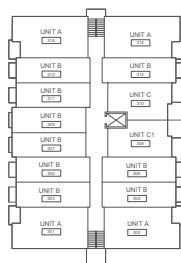

INTERIOR: 1105 SQ.FT.

TERRACE: 438 SQ.FT.

TOTAL LIVING: 1543 SQ.FT.