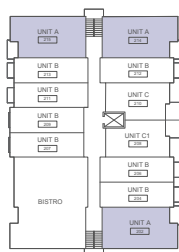

INTERIOR: 698 SQ.FT.

GROUND FLOOR

SECOND FLOOR

THIRD FLOOR

FOURTH FLOOR

PENTHOUSE FLOOR

GROUND FLOOR

SECOND FLOOR

THIRD FLOOR

FOURTH FLOOR

PENTHOUSE FLOOR

INTERIOR: 426 SQ.FT.

GROUND FLOOR

SECOND FLOOR

THIRD FLOOR

FOURTH FLOOR