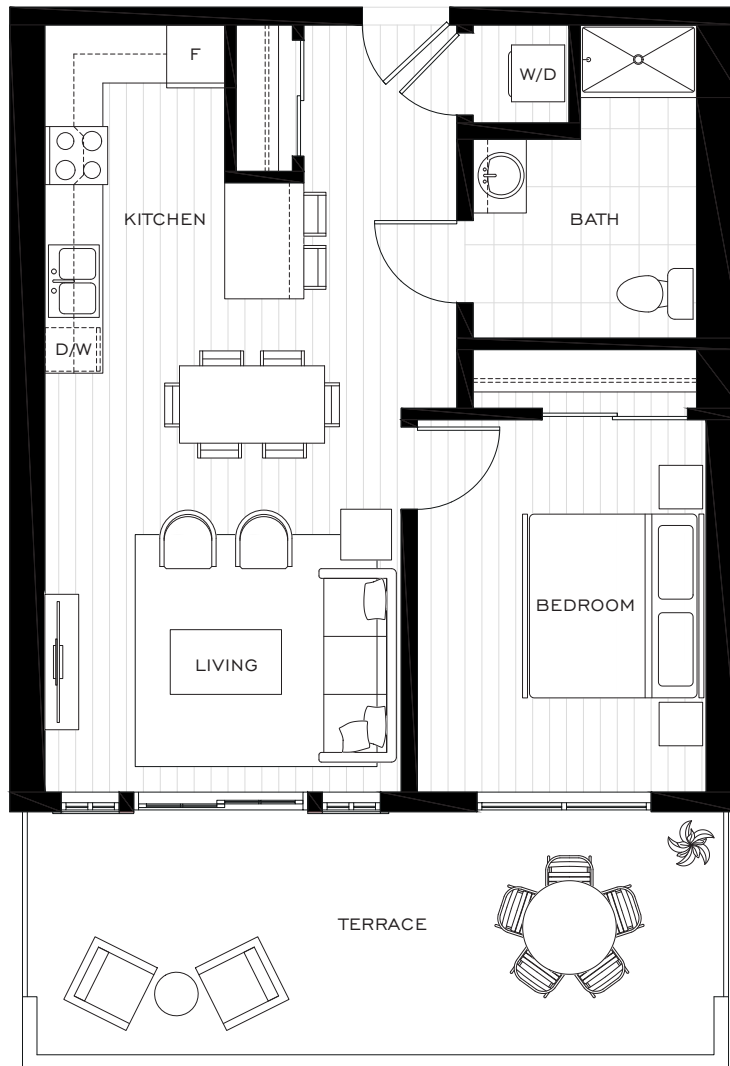

INTERIOR: 698 SQ.FT.

GROUND FLOOR

SECOND FLOOR

THIRD FLOOR

FOURTH FLOOR

PENTHOUSE FLOOR

GROUND FLOOR

SECOND FLOOR

PENTHOUSE FLOOR

GROUND FLOOR

SECOND FLOOR

THIRD FLOOR

FOURTH FLOOR

PENTHOUSE FLOOR

INTERIOR: 519 SQ.FT.

INTERIOR: 1105 SQ.FT.

TERRACE: 438 SQ.FT.

TOTAL LIVING: 1543 SQ.FT.

INTERIOR: 660 SQ.FT.
 TERRACE: 215 SQ.FT.
 TOTAL LIVING: 875 SQ.FT.

GROUND FLOOR

SECOND FLOOR

THIRD FLOOR

FOURTH FLOOR

PENTHOUSE FLOOR

INTERIOR: 928 SQ.FT.

TERRACE: 228 SQ.FT.

TOTAL LIVING: 1156 SQ.FT.

GROUND FLOOR

SECOND FLOOR

THIRD FLOOR

FOURTH FLOOR

PENTHOUSE FLOOR