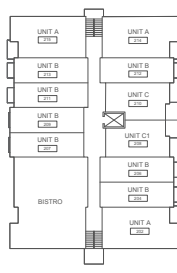

SECOND FLOOR