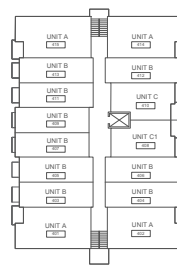

INTERIOR: 928 SQ.FT.

TERRACE: 228 SQ.FT.

TOTAL LIVING: 1156 SQ.FT.

GROUND FLOOR

SECOND FLOOR

THIRD FLOOR

FOURTH FLOOR

PENTHOUSE FLOOR

INTERIOR: 733 SQ.FT.

TERRACE: 281 SQ.FT.

TOTAL LIVING: 1014 SQ.FT.