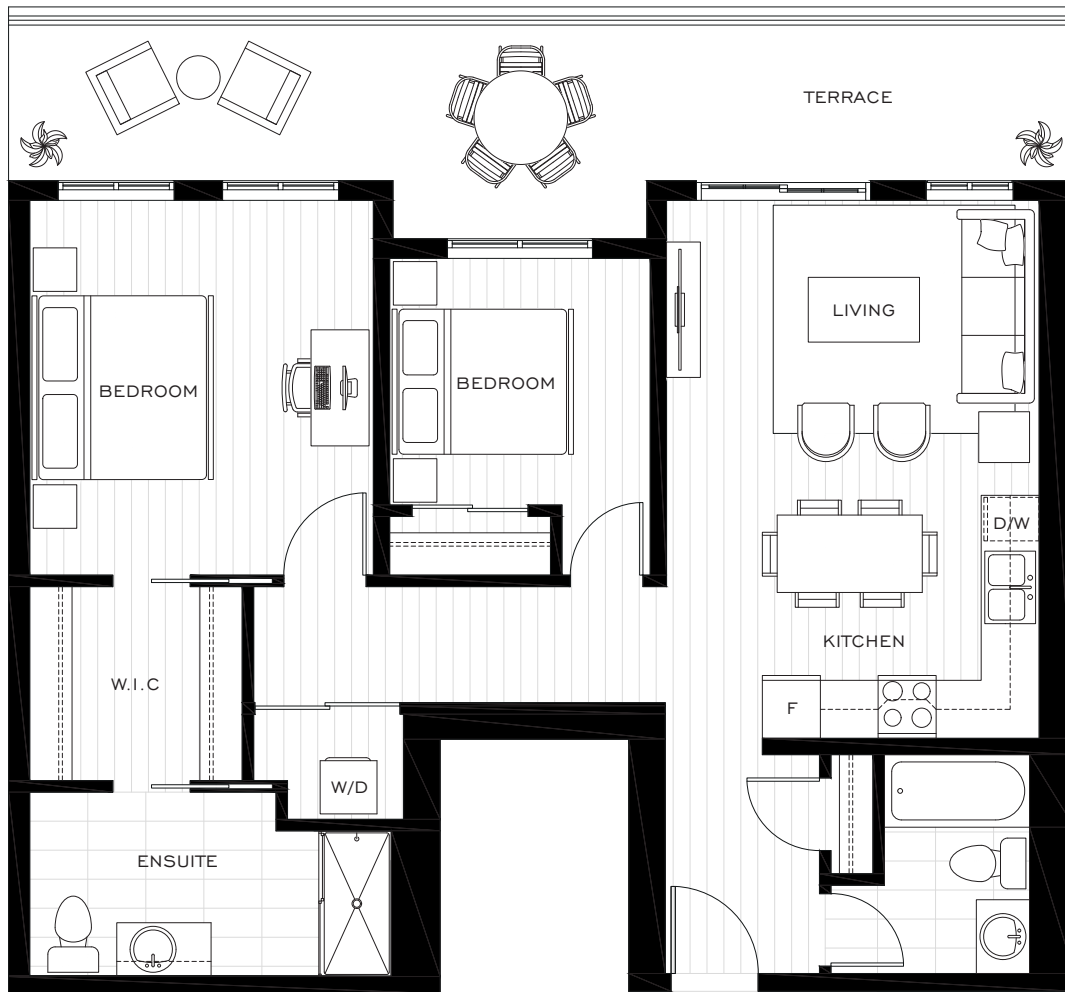

PENTHOUSE FLOOR

GROUND FLOOR

SECOND FLOOR

THIRD FLOOR

FOURTH FLOOR

PENTHOUSE FLOOR

INTERIOR: 519 SQ.FT.

INTERIOR: 1105 SQ.FT.

TERRACE: 438 SQ.FT.

TOTAL LIVING: 1543 SQ.FT.

INTERIOR: 660 SQ.FT.
 TERRACE: 215 SQ.FT.
 TOTAL LIVING: 875 SQ.FT.

GROUND FLOOR

SECOND FLOOR

THIRD FLOOR

FOURTH FLOOR

PENTHOUSE FLOOR

INTERIOR: 928 SQ.FT.

TERRACE: 228 SQ.FT.

TOTAL LIVING: 1156 SQ.FT.

GROUND FLOOR

SECOND FLOOR

THIRD FLOOR

FOURTH FLOOR

PENTHOUSE FLOOR

INTERIOR: 733 SQ.FT.

TERRACE: 281 SQ.FT.

TOTAL LIVING: 1014 SQ.FT.