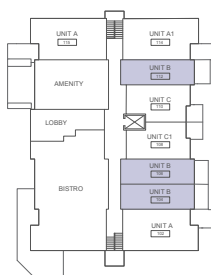

INTERIOR: 698 SQ.FT.

GROUND FLOOR

SECOND FLOOR

THIRD FLOOR

FOURTH FLOOR

PENTHOUSE FLOOR

GROUND FLOOR

SECOND FLOOR

THIRD FLOOR

FOURTH FLOOR

PENTHOUSE FLOOR

INTERIOR: 426 SQ.FT.

GROUND FLOOR

SECOND FLOOR

THIRD FLOOR

FOURTH FLOOR

PENTHOUSE FLOOR

GROUND FLOOR

SECOND FLOOR

THIRD FLOOR

FOURTH FLOOR

PENTHOUSE FLOOR

INTERIOR: 519 SQ.FT.

INTERIOR: 1105 SQ.FT.

TERRACE: 438 SQ.FT.

TOTAL LIVING: 1543 SQ.FT.

INTERIOR: 660 SQ.FT.
 TERRACE: 215 SQ.FT.
 TOTAL LIVING: 875 SQ.FT.

GROUND FLOOR

SECOND FLOOR

THIRD FLOOR

FOURTH FLOOR

PENTHOUSE FLOOR