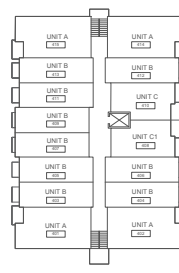

INTERIOR: 698 SQ.FT.

GROUND FLOOR

SECOND FLOOR

THIRD FLOOR

FOURTH FLOOR

PENTHOUSE FLOOR

GROUND FLOOR

SECOND FLOOR

THIRD FLOOR

FOURTH FLOOR

PENTHOUSE FLOOR

INTERIOR: 426 SQ.FT.

GROUND FLOOR

SECOND FLOOR

THIRD FLOOR

FOURTH FLOOR