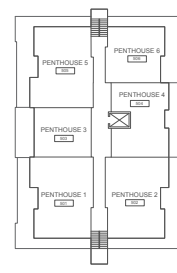

PENTHOUSE FLOOR

GROUND FLOOR

SECOND FLOOR

THIRD FLOOR

FOURTH FLOOR

PENTHOUSE FLOOR

INTERIOR: 519 SQ.FT.

INTERIOR: 1105 SQ.FT.

TERRACE: 438 SQ.FT.

TOTAL LIVING: 1543 SQ.FT.

INTERIOR: 660 SQ.FT.
 TERRACE: 215 SQ.FT.
 TOTAL LIVING: 875 SQ.FT.

GROUND FLOOR

SECOND FLOOR

THIRD FLOOR

FOURTH FLOOR

PENTHOUSE FLOOR