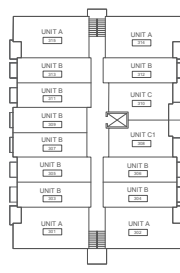

INTERIOR: 698 SQ.FT.

GROUND FLOOR

SECOND FLOOR

THIRD FLOOR

FOURTH FLOOR

PENTHOUSE FLOOR

GROUND FLOOR

SECOND FLOOR

THIRD FLOOR

FOURTH FLOOR

PENTHOUSE FLOOR

INTERIOR: 426 SQ.FT.

GROUND FLOOR

SECOND FLOOR

THIRD FLOOR

FOURTH FLOOR