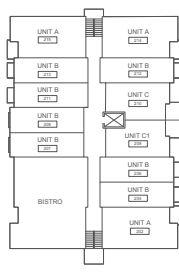

INTERIOR: 698 SQ.FT.

GROUND FLOOR

SECOND FLOOR

THIRD FLOOR

FOURTH FLOOR

PENTHOUSE FLOOR

GROUND FLOOR

SECOND FLOOR

THIRD FLOOR

FOURTH FLOOR

PENTHOUSE FLOOR

INTERIOR: 426 SQ.FT.

GROUND FLOOR

SECOND FLOOR

THIRD FLOOR

FOURTH FLOOR