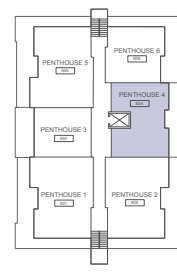

PENTHOUSE FLOOR

GROUND FLOOR

SECOND FLOOR

THIRD FLOOR

FOURTH FLOOR

PENTHOUSE FLOOR

INTERIOR: 519 SQ.FT.

INTERIOR: 1105 SQ.FT.

INTERIOR: 928 SQ.FT.

TERRACE: 228 SQ.FT.

TOTAL LIVING: 1156 SQ.FT.

GROUND FLOOR

SECOND FLOOR

THIRD FLOOR

FOURTH FLOOR

PENTHOUSE FLOOR

INTERIOR: 733 SQ.FT.

TERRACE: 281 SQ.FT.

TOTAL LIVING: 1014 SQ.FT.