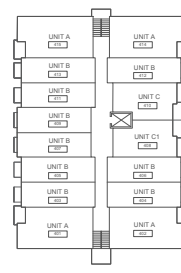

TERRACE: 438 SQ.FT.

TOTAL LIVING: 1543 SQ.FT.

INTERIOR: 660 SQ.FT.
 TERRACE: 215 SQ.FT.
 TOTAL LIVING: 875 SQ.FT.

GROUND FLOOR

SECOND FLOOR

THIRD FLOOR

FOURTH FLOOR

PENTHOUSE FLOOR

INTERIOR: 928 SQ.FT.

TERRACE: 228 SQ.FT.

TOTAL LIVING: 1156 SQ.FT.

GROUND FLOOR

SECOND FLOOR

THIRD FLOOR

FOURTH FLOOR

PENTHOUSE FLOOR